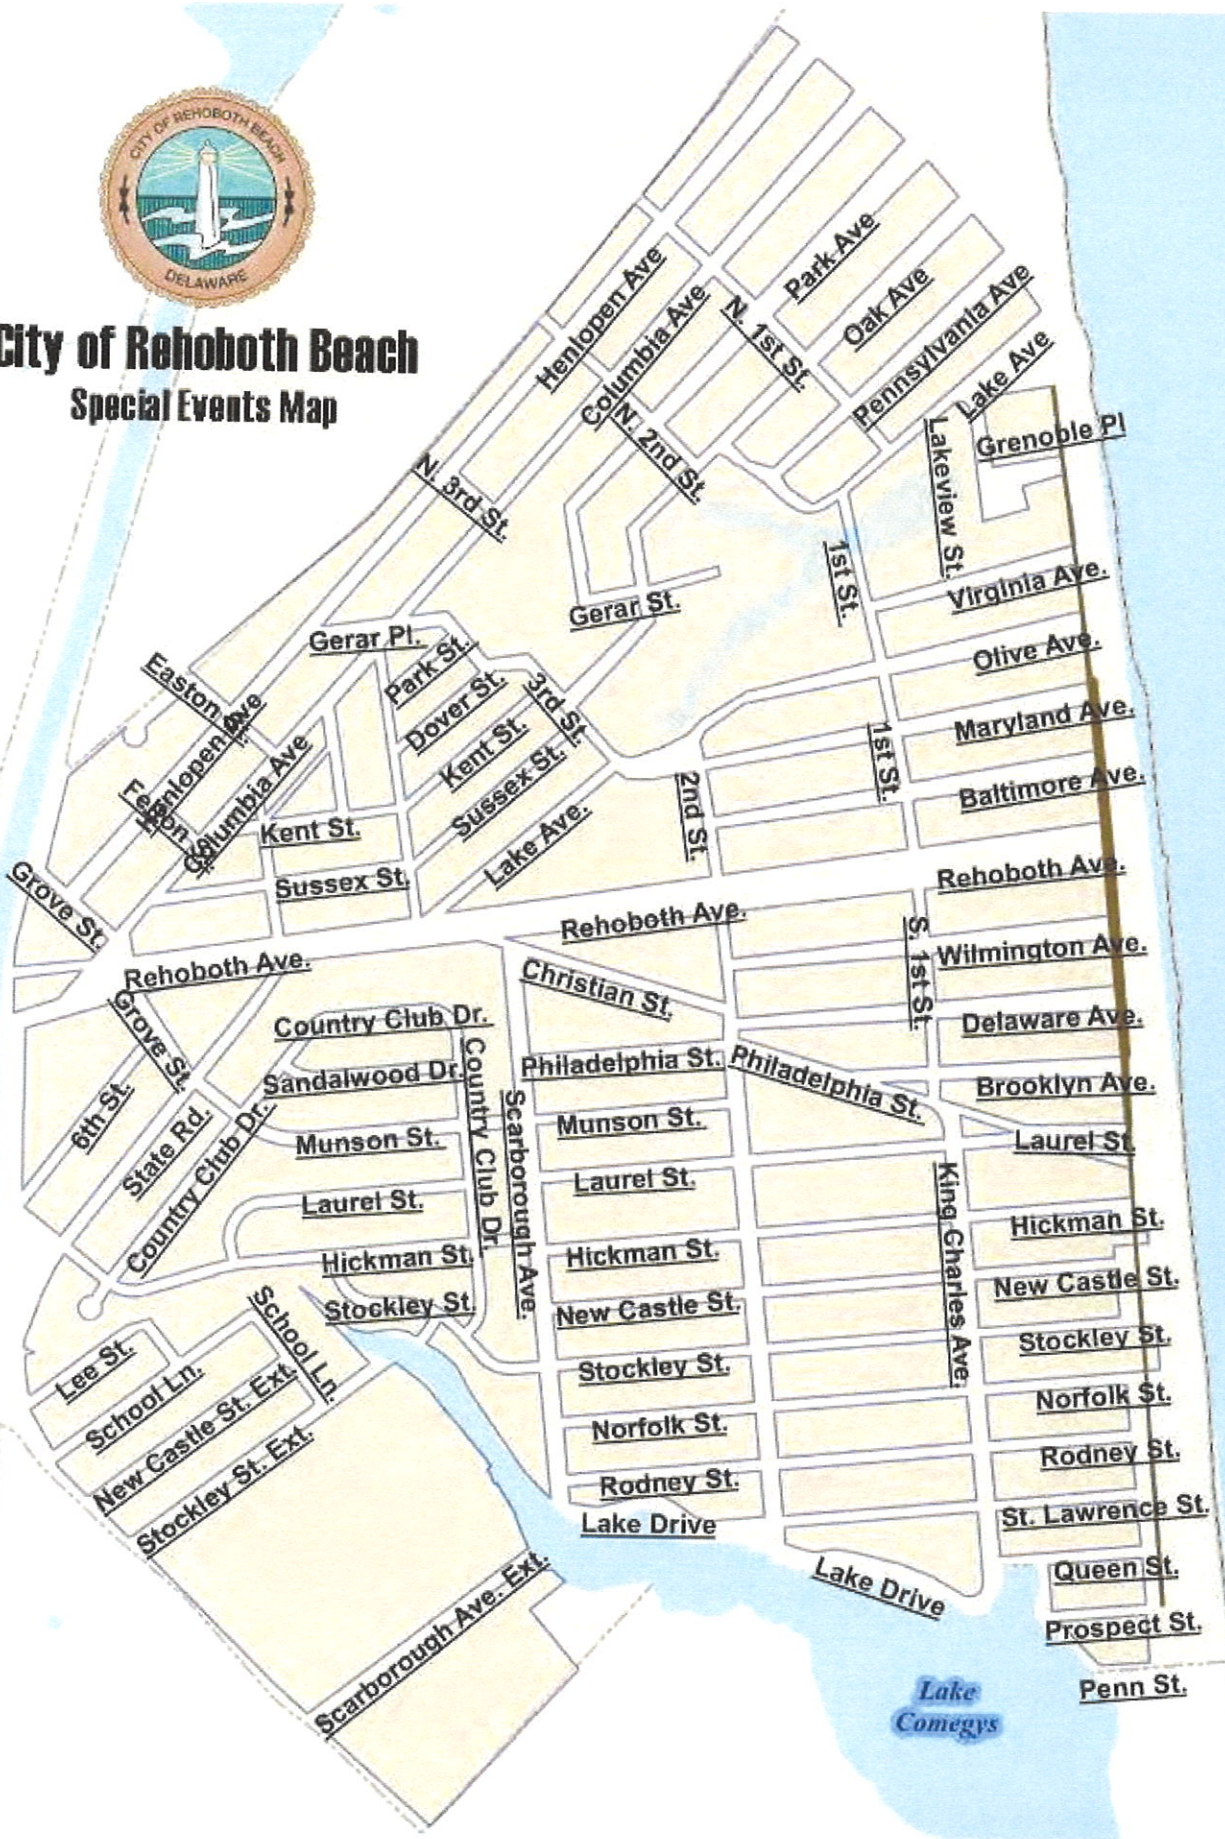

N 1st St

Virginia Ave

Olive Ave

Lake Ave

Laanendaal Rd

City of Rehoboth Beach

Special Events Map

2' 0 2' 4'
 SCALE: 1/4" = 1'-0"