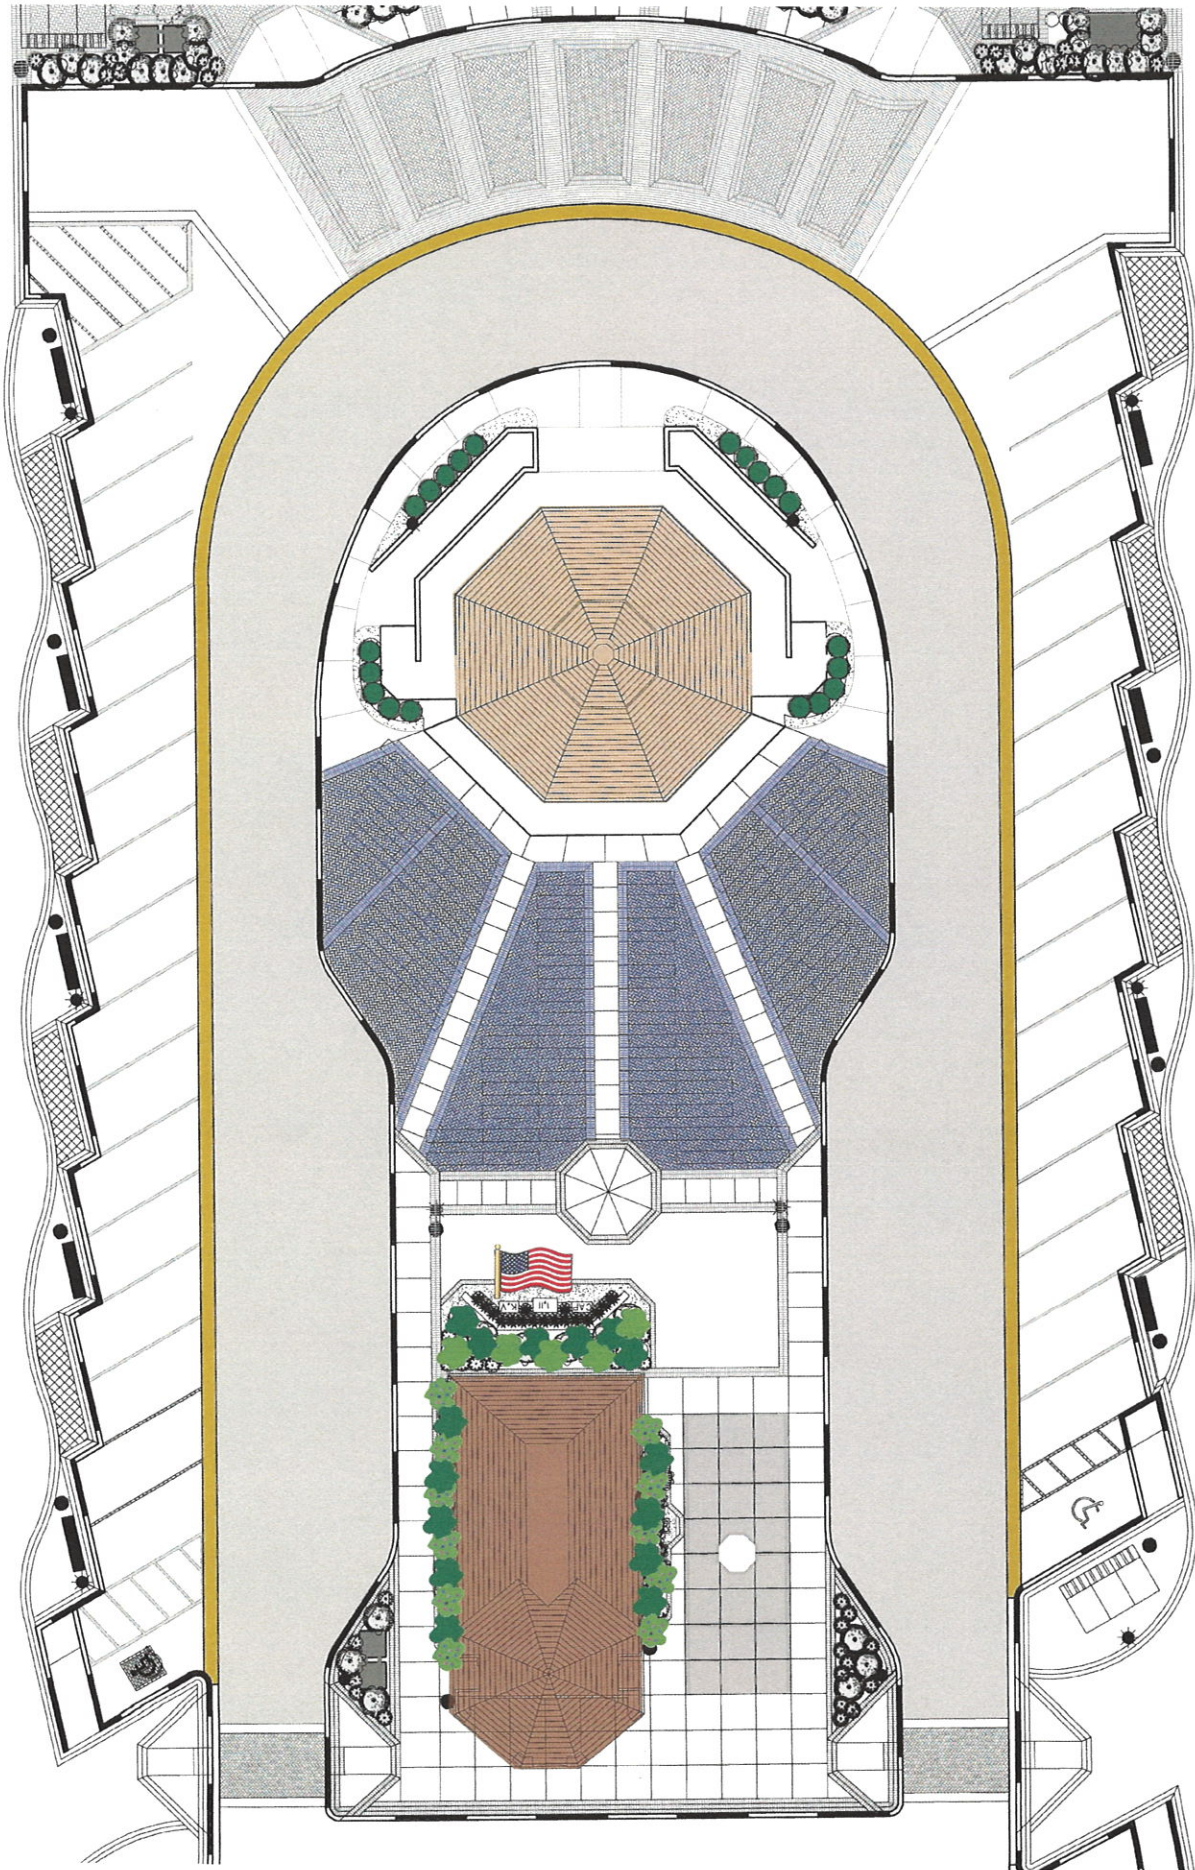

N 1st St

Virginia Ave

Olive Ave

Lake Ave

Laanendaal Rd

City of Rehoboth Beach

Special Events Map

2' 0 2' 4'
 SCALE: 1/4" = 1'-0"

CITY OF REHOBOTH BEACH
 PAVILION
 DIMENSIONS