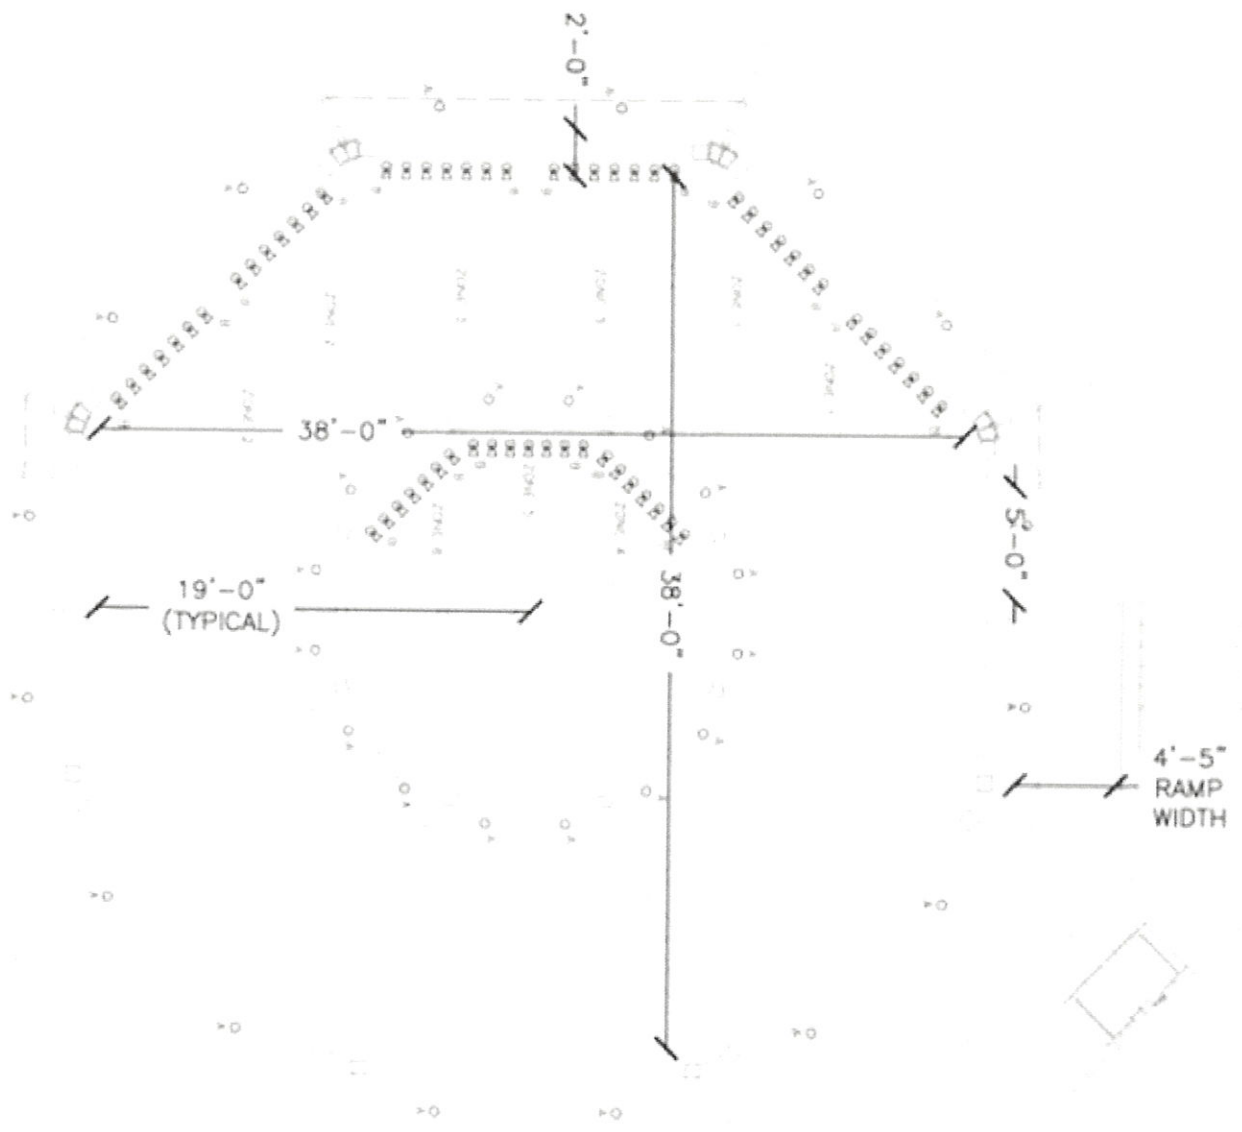

N 1st St

Virginia Ave

Olive Ave

Lake Ave

Laanendaal Rd

City of Rehoboth Beach

Special Events Map

2' 0 2' 4'
 SCALE: 1/4" = 1'-0"

CITY OF REHOBOTH BEACH
 PAVILION
 DIMENSIONS